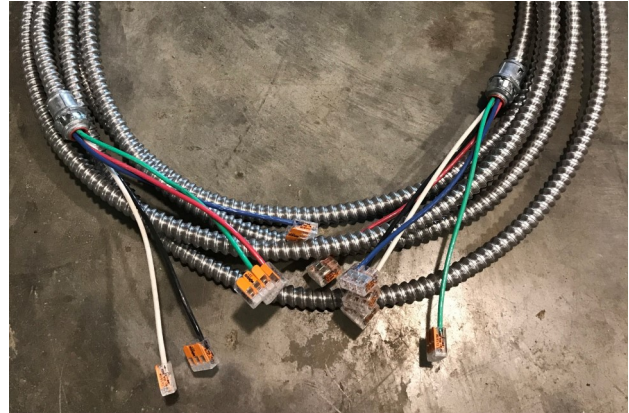

PREFABRICATED ASSEMBLIES

Pre-cut MC Cable

Project: _____

Assembly Label: _____

Location: _____

Contact/Phone: _____

Quantity as Specified below: _____

PRODUCT DESCRIPTION

One of our most popular products, Pre-cut MC Cables come pre-stripped at both ends. At the end of the jacketing on either end, we've pre-installed push-in connectors. Each wire is stripped at both ends and terminated with a 3-wire Lever-nut®. Specify your desired length as well as wire type, size, count and color combination. Every Pre-cut MC cable request is made to order.

LENGTH ¹	STRANDED	AWG	CONDUCTORS & COLORS
	STR Stranded	14	2BW BLK / WHT / GRN
	SOL Solid	12	3BWR BLK / WHT / RED / GRN
		10	4BWRB BLK / WHT / RED / BLU / GRN
			2YG YLW / GRY / GRN
			2BG BRN / GRY / GRN
			2OG ORG / GRY / GRN
			3BYG BRN / YLW / GRY / GRN
			3BOG BRN / ORG / GRY / GRN
			4BOYG BRN / ORG / YLW / GRY / GRN

¹Length is specified as copper to copper (not the length of jacketing)