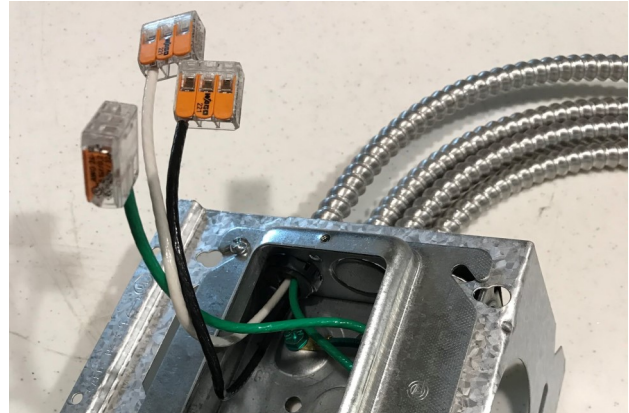

PREFABRICATED ASSEMBLIES

Receptacle Wall Rough

Project: _____

Assembly Label: _____

Location: _____

Contact/Phone: _____

Quantity as Specified below: _____

PRODUCT DESCRIPTION

One of our most popular products, our receptacle Wall Rough comes with everything you need in one easy to install assembly. We standardize on a 4SQ deep box with 3 stud support brackets for the MC cable. Customize your specifications below to order this product. Each request is made to order in-house by our Union Electricians.

MC LENGTH ¹	GANGS	RING DEPTH	AWG	CONDUCTORS & COLORS
	1G Single	5/8 5/8"	14	2BW BLK / WHT / GRN
	2G Double	3/4 3/4"	12	3BWR BLK / WHT / RED / GRN
			10	4BWRB BLK / WHT / RED / BLU / GRN

BOX TERM	MC TERM
STD 3 Wire Lever-nut®	STD 3 Wire Lever-nut®
LEV Lev-Lok® Pigtail	NO Stripped
NO Stripped	

¹Length is specified as copper to copper (not the length of jacketing)